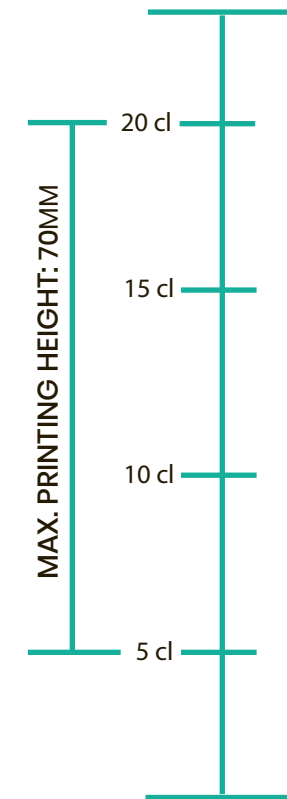

**PPP | PRE-PRESS PROOF - N°XXX**
**DIGITAL**

REFERENCE:

 Cup surface: 103 x 196 mm  
 Max printing: 70 x 194 mm

LOGO

PANTONE :

LOGO DIMENSIONS(MM) :

HEIGHT	WIDTH

 CUP TOP  
 HEIGHT: 103MM

BASE OF THE CUP: 0MM

MAX. PRINTING WIDTH: 194MM

\*graduations are optional.

PRINTING:

QUANTITIES:

COMMERCIAL NAME:

QUOTE N°

DEADLINE: