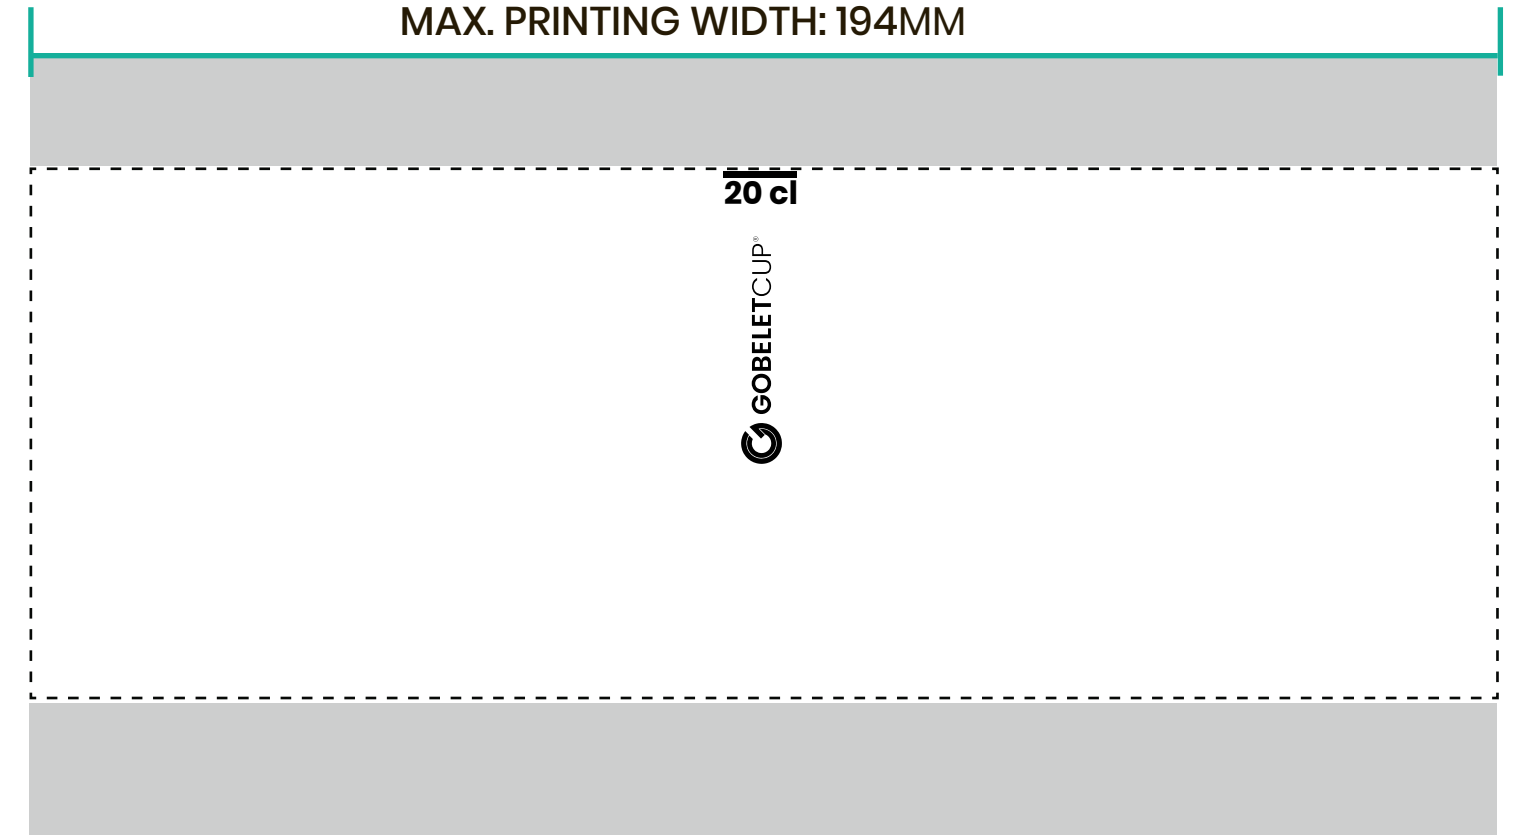

**PPP | PRE-PRESS PROOF - N°XXX**
**DIGITAL**

REFERENCE:

 Cup surface: 103 x 196 mm  
 Max printing: 70 x 194 mm

LOGO

PANTONE :

LOGO DIMENSIONS(MM) :

HEIGHT	WIDTH

 CUP TOP  
 HEIGHT: 103MM

BASE OF THE CUP: 0MM

MAX. PRINTING WIDTH: 194MM

\*graduations are optional.

PRINTING:

QUANTITIES:

COMMERCIAL NAME:

QUOTE N°

DEADLINE: