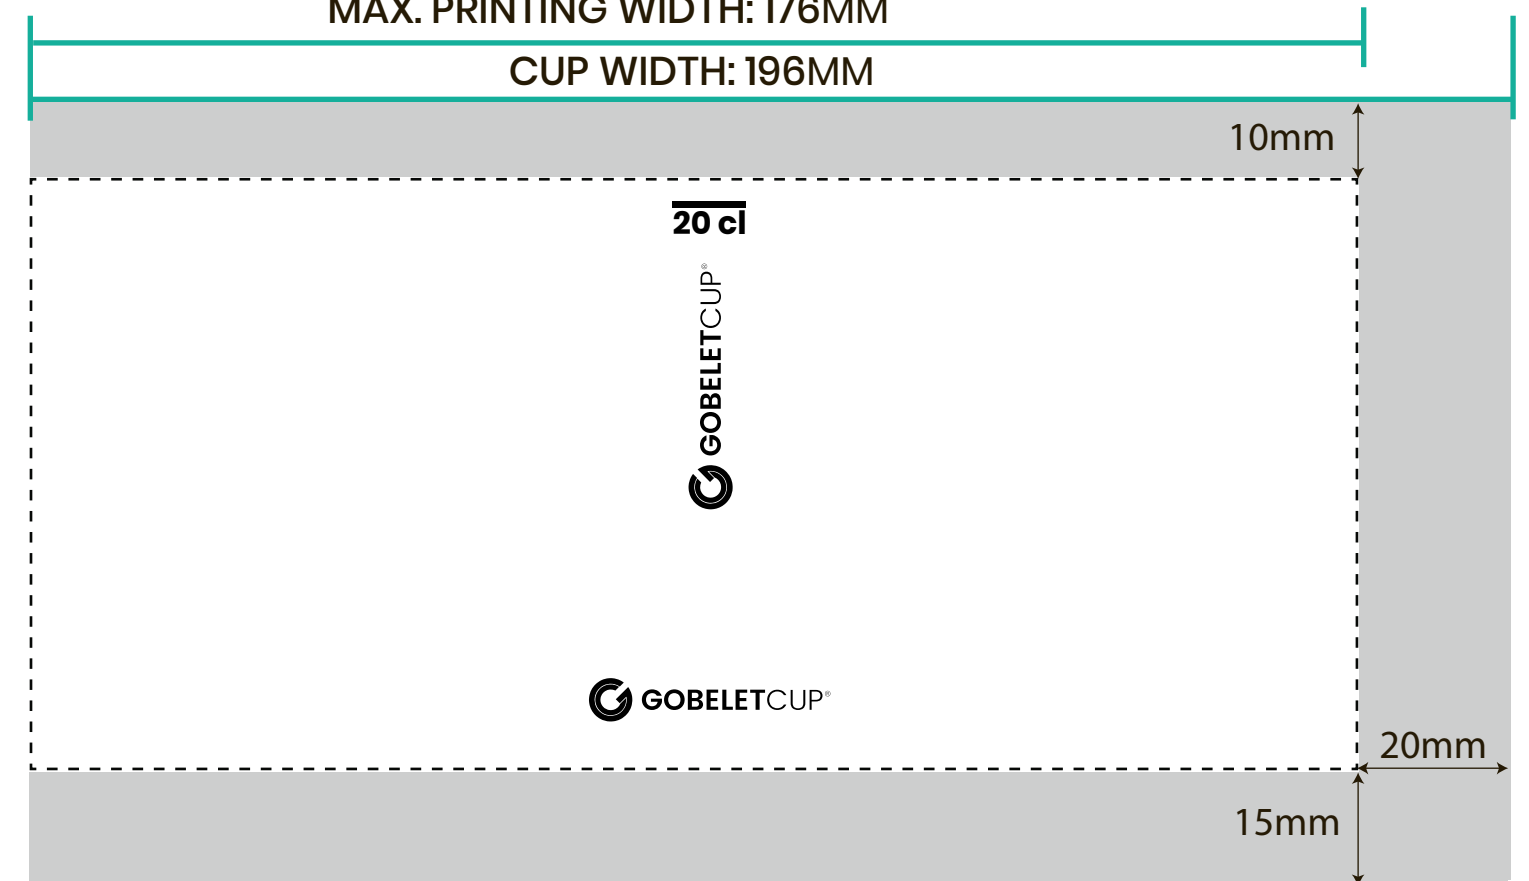

PPP | PRE-PRESS PROOF - N°XXX

SILKSCREEN

REFERENCE:

 Cup surface: 103 x 196 mm
 Max printing: 78 x 176 mm

LOGO

PANTONE :

BLACK	

LOGO DIMENSIONS(MM) :

HEIGHT	WIDTH

 CUP TOP
 HEIGHT: 103MM

BASE OF THE CUP: 0MM

MAX. PRINTING WIDTH: 176MM

CUP WIDTH: 196MM

*graduations are optional.

PRINTING:

QUANTITIES: