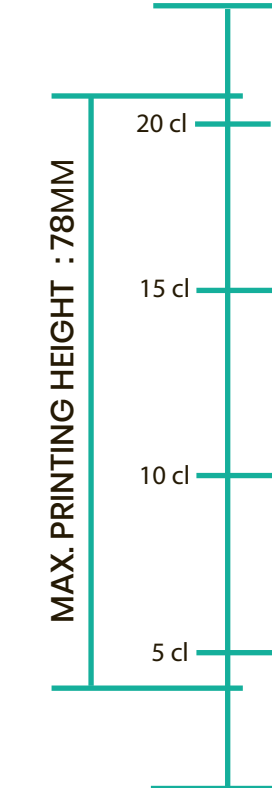

PPP | PRE-PRESS PROOF - N°XXX

SILKSCREEN

REFERENCE:

 Cup surface: 103 x 196 mm
 Max printing: 78 x 176 mm

LOGO

PANTONE :

BLACK	

LOGO DIMENSIONS(MM) :

HEIGHT	WIDTH

 CUP TOP
 HEIGHT: 103MM

BASE OF THE CUP: 0MM

MAX. PRINTING WIDTH: 176MM

CUP WIDTH: 196MM

*graduations are optional.

PRINTING:

QUANTITIES: