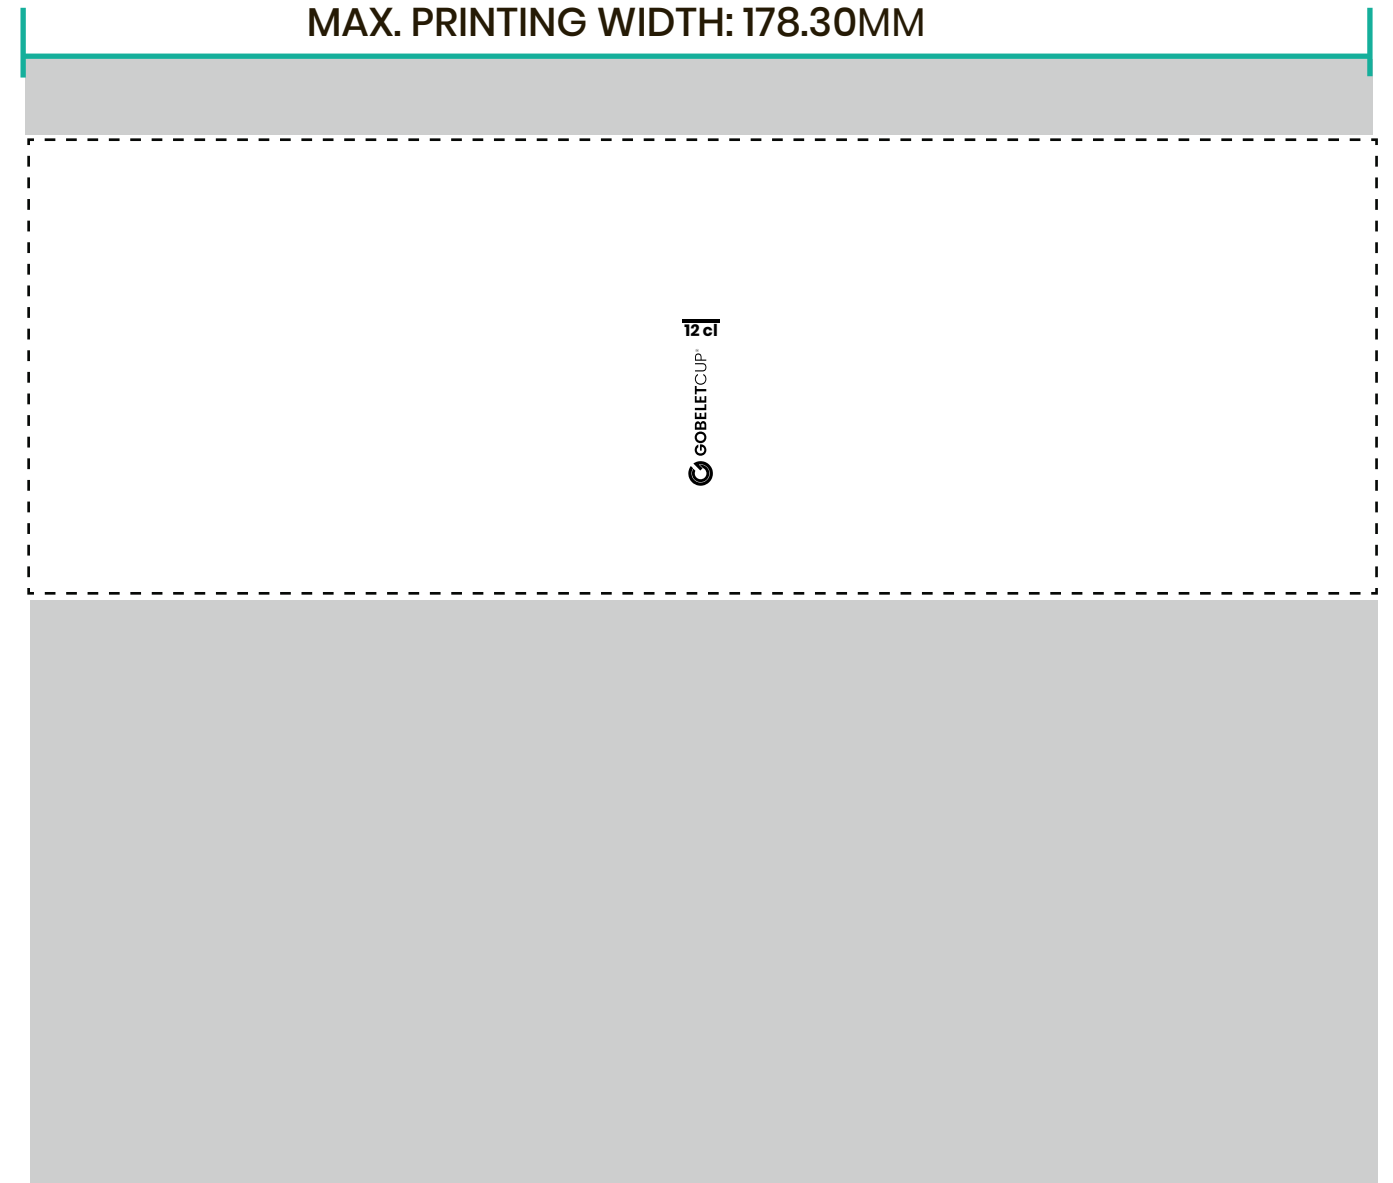

PPP | PRE-PRESS PROOF - N°XXX

DIGITAL

 Cup surface: 150 x 178.30 mm
 Max printing: 60 x 178.30 mm

REFERENCE:

ECOVIN

LOGO

LOGO

PANTONE :

LOGO DIMENSIONS(MM) :

HEIGHT	WIDTH

 CUP TOP
 HEIGHT: 150MM

BASE OF THE CUP: 0MM

MAX. PRINTING WIDTH: 178.30MM

*graduations are optional.

PRINTING:

DIGITAL