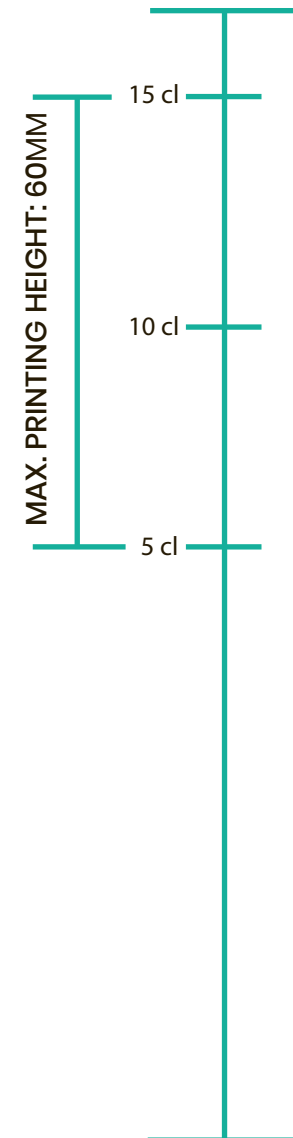

PPP | PRE-PRESS PROOF - N°XXX

DIGITAL

 Cup surface: 150 x 178.30 mm
 Max printing: 60 x 178.30 mm

REFERENCE:

ECOVIN

LOGO

LOGO

PANTONE :

LOGO DIMENSIONS(MM) :

HEIGHT	WIDTH

 CUP TOP
 HEIGHT: 150MM

BASE OF THE CUP: 0MM

MAX. PRINTING WIDTH: 178.30MM

*graduations are optional.

PRINTING:

DIGITAL

QUANTITIES:

--

COMMERCIAL NAME:

WILLY

QUOTE N°

--

DEADLINE:

Weeks	
-------	--